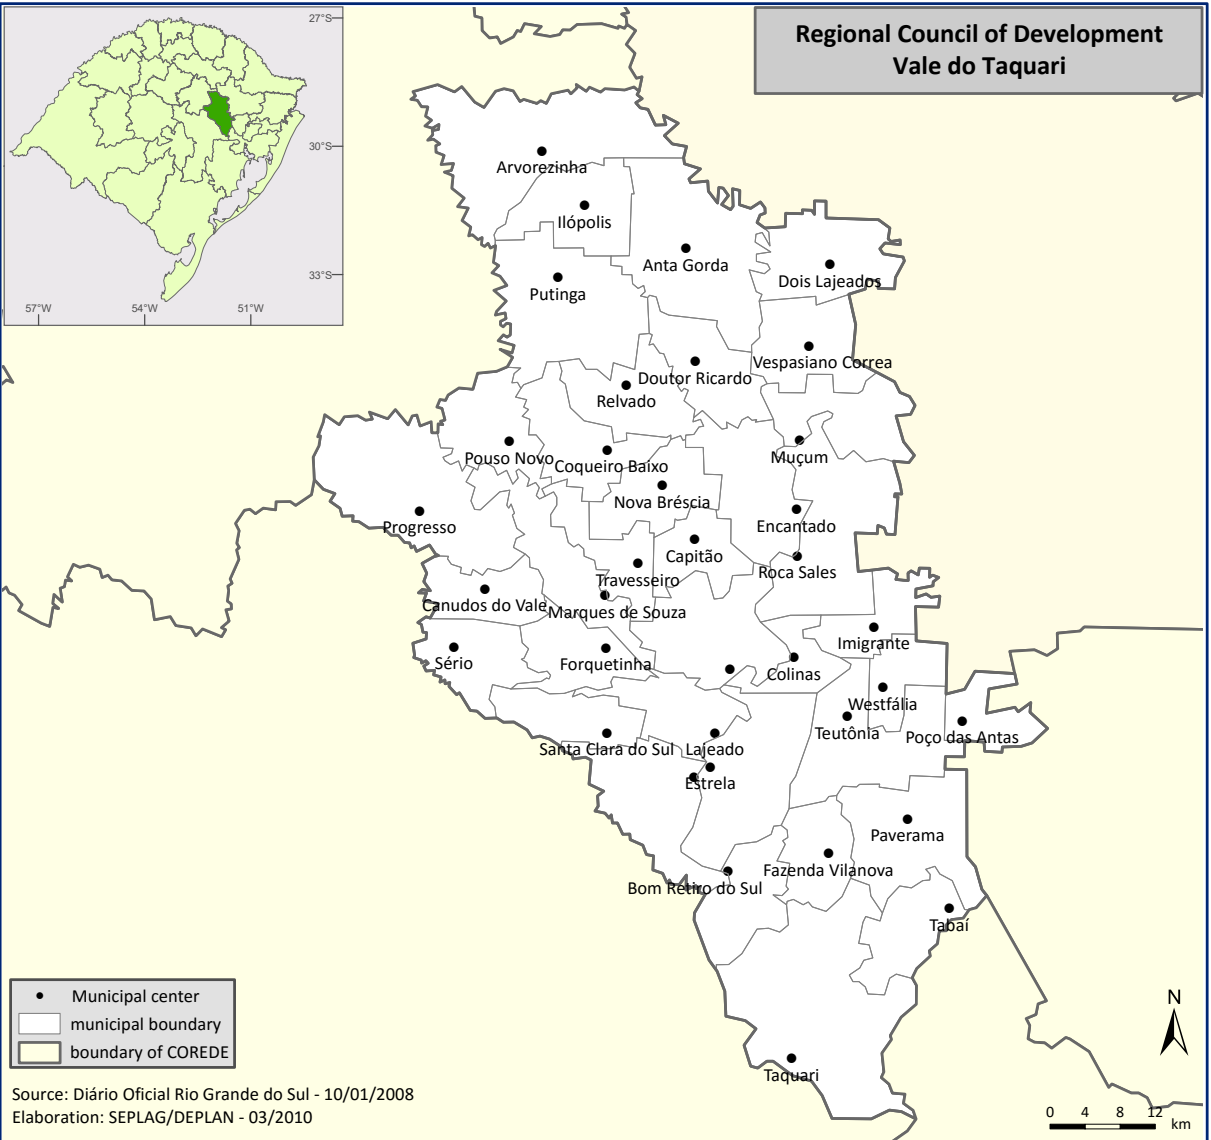

Regional Council of Development Vale do Taquari

- Municipal center
- municipal boundary
- boundary of COREDE

Source: Diário Oficial Rio Grande do Sul - 10/01/2008
Elaboration: SEPLAG/DEPLAN - 03/2010