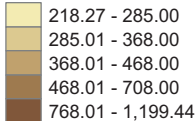

Average per capita monthly income in the states - 2000

R\$

Brazil: 592.46

Source: PNUD. Atlas do Desenvolvimento Humano no Brasil - 2013  
Elaboration: SPGG/ DEPLAN 01/2018

0 400 800 1.200 km